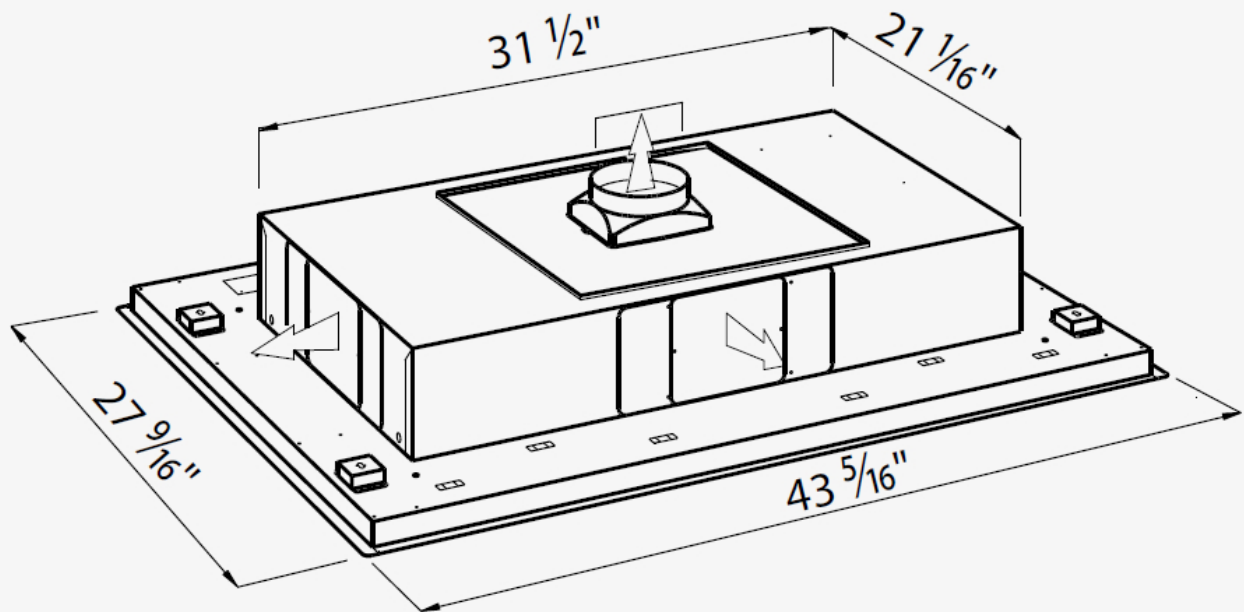

TECHNICAL DATA